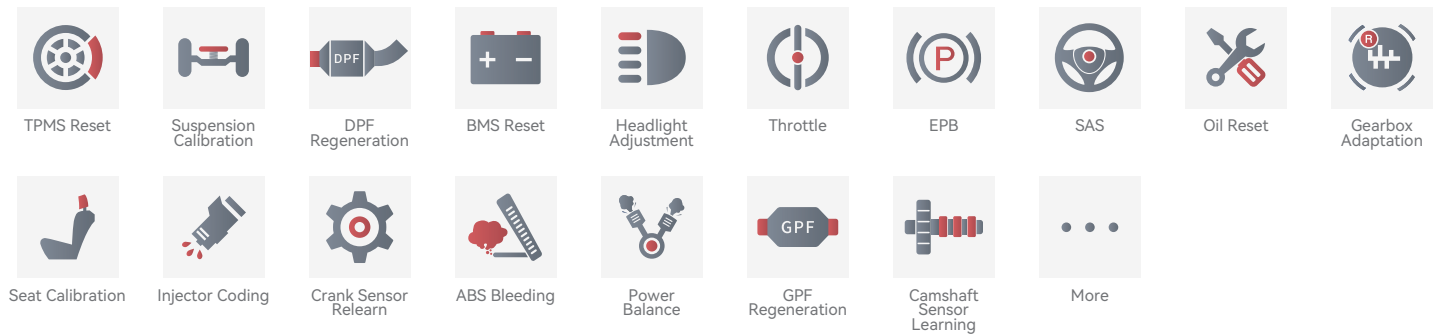

SPECIAL FUNCTIONS

SPECIFICATIONS

Processor	Quad-core processor 1.5GHz	WiFi	Support
OS	Android 10.0	Bluetooth	Support
Storage (RAM+ROM)	2+32G	Working Temp.	0~40°C
Display	5 inch 480*854	Storage Temp.	-10~50°C
Connectivity	USB Port/VGA/DC Port	Communication Method	Wired
Battery	5000mAh	CAN FD	Support